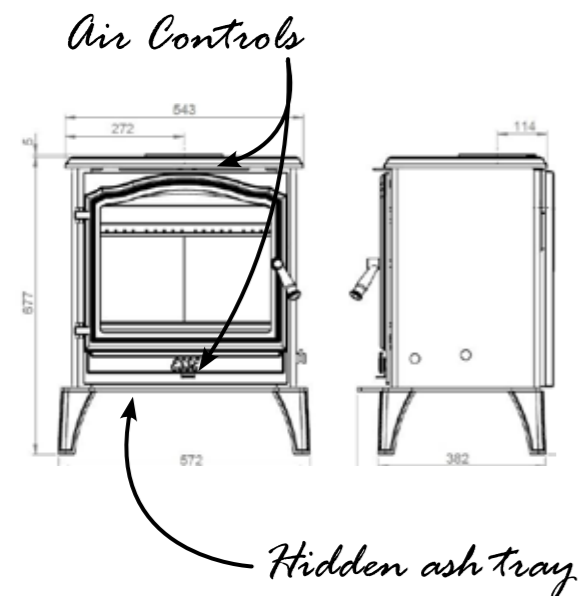

## 700 VISTA SPECIFICATIONS WOOD

OUTPUT	10.5kW
EFFICIENCY	64%
EMISSIONS	1grm
FLUE PIPE DIAMETER	6" (150mm)
WEIGHT	102kg
STYLE	RADIANT
BURN TIME	6-8 Hours
CLEARANCES TO COMBUSTIBLES	400mm side, 350mm rear, 275mm corner
HEARTH REQUIREMENTS	740m deep, 820mm wide, 9mm thick