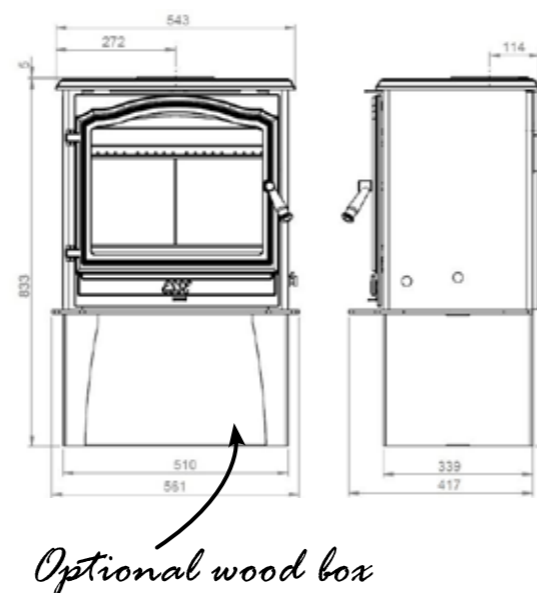

## 700 VISTA SPECIFICATIONS WOOD

OUTPUT	10.5kW
EFFICIENCY	64%
EMISSIONS	1grm
FLUE PIPE DIAMETER	6" (150mm)
WEIGHT	102kg
STYLE	RADIANT
BURN TIME	6-8 Hours
CLEARANCES TO COMBUSTIBLES	400mm side, 350mm rear, 275mm corner
HEARTH REQUIREMENTS	740m deep, 820mm wide, 9mm thick